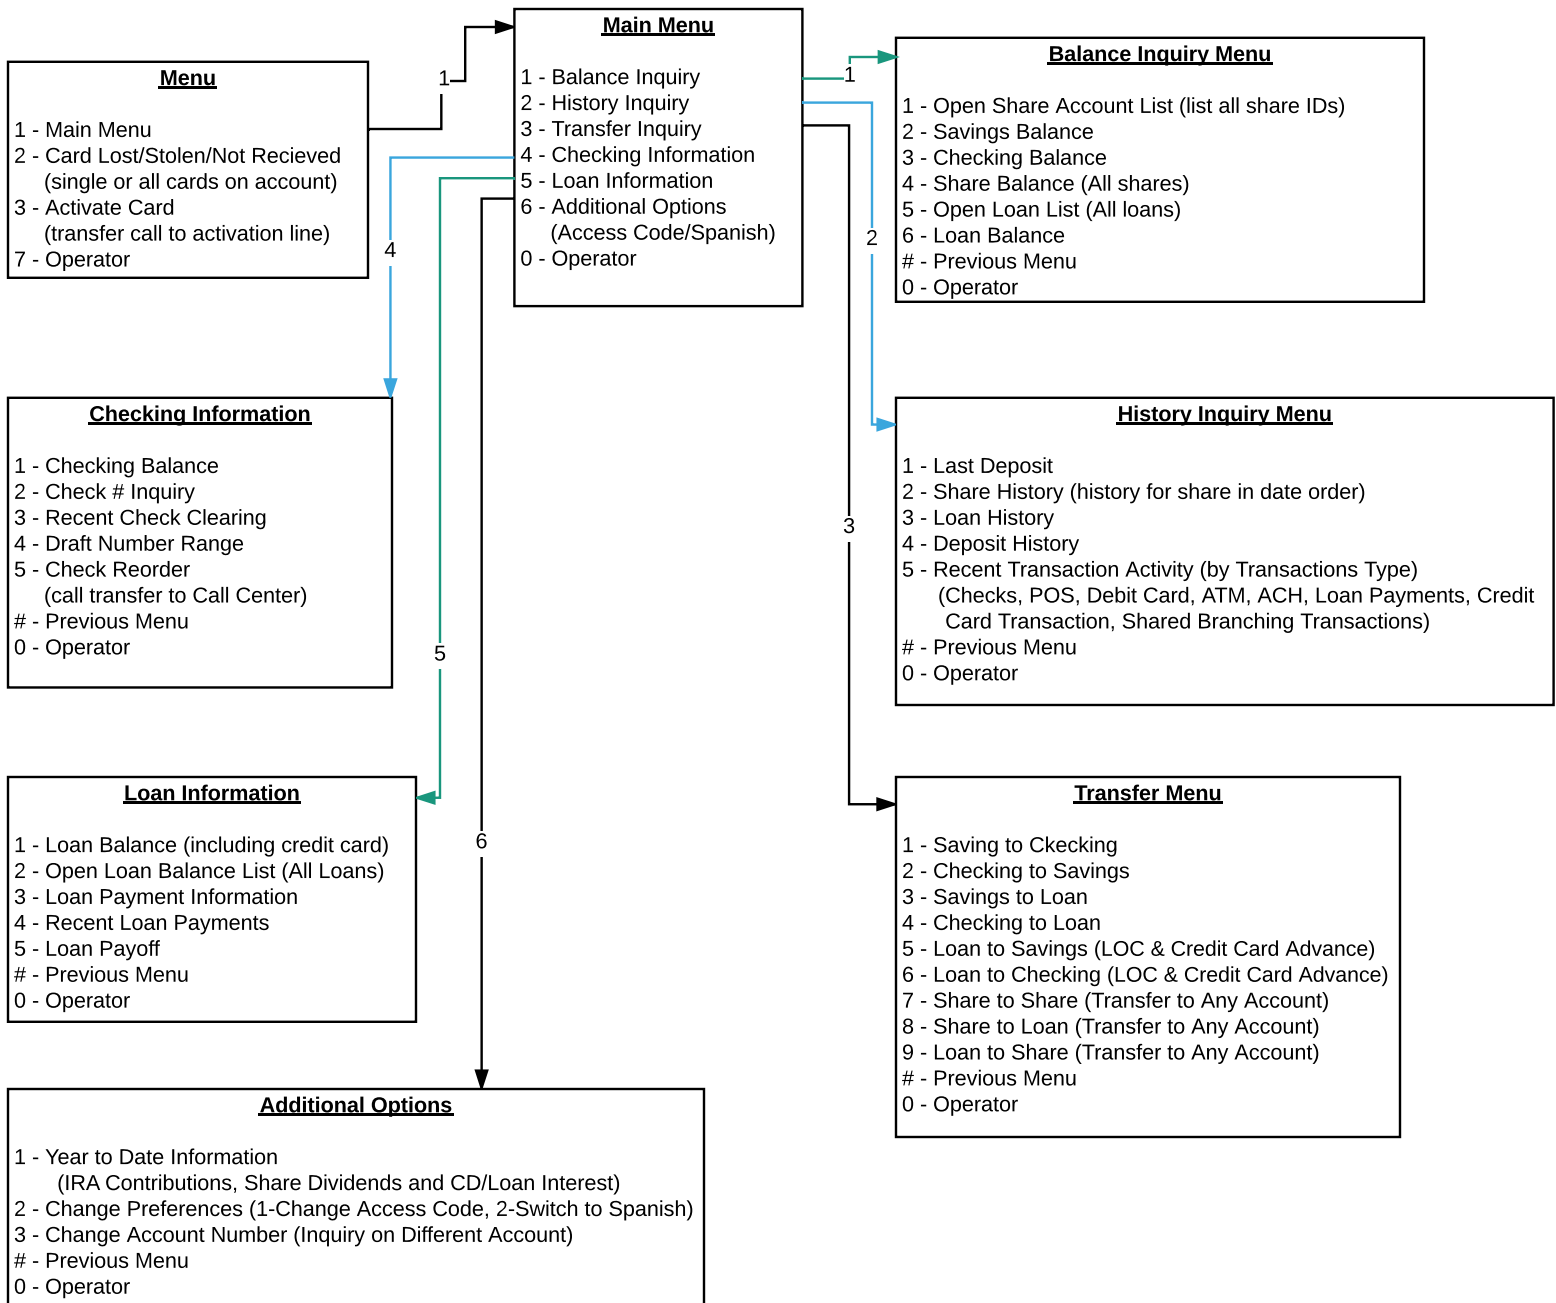

TouchTone Teller Flowchart

TouchTone Teller
Available 24/7/365

Call 210-225-6866 and toll-free 1-800-535-3322